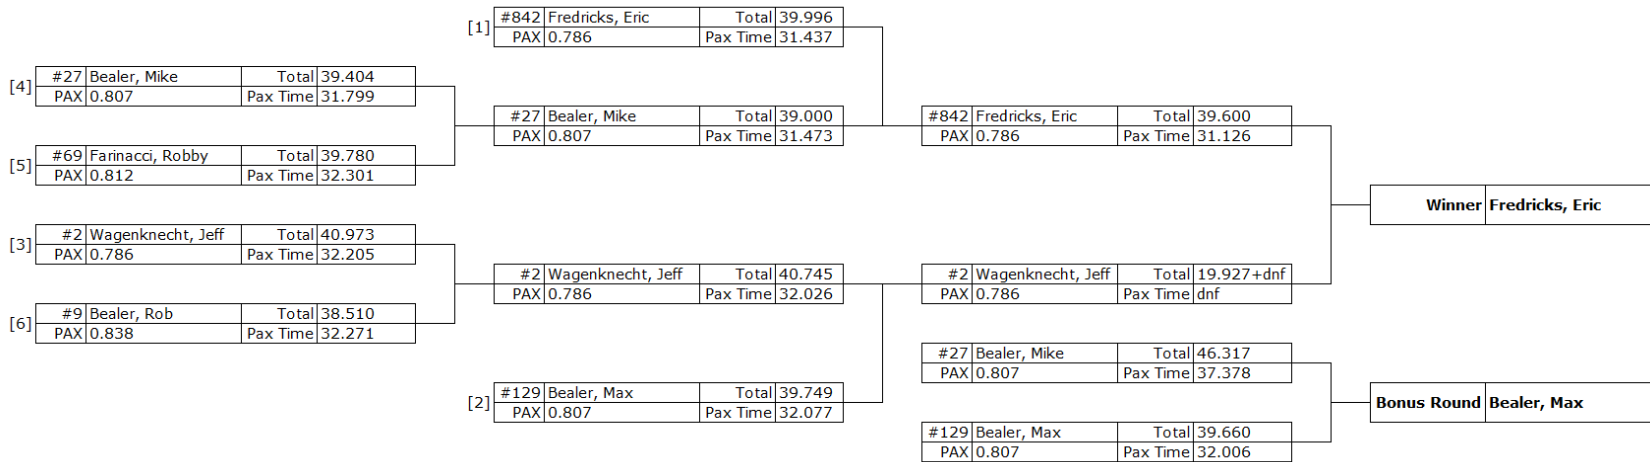

GRR 2022 Pro Class - Event 8 (8/20/22) - Qualifier Heat						PAX	Run 1	Run 2	Run 3	Run 4	Total	PAX Time
Seed	Class	#	Driver	Car	Color							
1	hs	842	Fredricks, Eric	2015 Fiat 500 Abarth	Black	0.786	42.023+1	41.055+1	40.528	39.968	39.968	31.415
2	ds	842	Bealer, Max	2017 Toyota 86	White	0.807	42.960+1	40.359+2	39.844+2	39.458	39.458	31.843
3	hs	127	Wagenknecht, Jeff	2011 Ford Crown Vic P71	White	0.786	43.729	42.890	41.524	40.758	40.758	32.036
4	ds	71	Bealer, Mike	2022 Subaru BRZ	Blue	0.807	42.162	41.718	40.099	39.857+1	40.099	32.360
5	sth	27	Farinacci, Robby	2015 Subaru WRX	Primer	0.812	20.698+dnf	41.240	40.853	40.127	40.127	32.583
6	cams	9	Bealer, Rob	2004 Dodge Viper		0.838	43.146+1	42.399	40.564	39.746	39.746	33.307

GRR 2022 Pro Class - Event 8		
Place	Driver	Points
1	Fredricks, Eric	25
2	Wagenknecht, Jeff	18
3	Bealer, Max	15
4	Bealer, Mike	12
5	Bealer, Rob	10
6	Farinacci, Robby	8

Pos	Driver	EV1	EV2	EV3	EV4	EV5	EV6	EV7	EV8	EV9	EV10	Total	Total w/ Drops
		TSC	TSC	BSS	BSS	TSC	BSS	BSS	TSC	TSC	BSS		
1	Fredricks, Eric	8	25	18	25	12	25	18	25			156	118
2	Bealer, Mike	10	15	4	18	-	6	15	12			80	70
3	Bealer, Max	15	12	12	10	15	-	12	15			91	69
4	Wagenknecht, Jeff	2	10	-	2	10	18	10	18			70	66
5	Price, David	12	18	15	-	18	-	-	-			63	63
6	Mallett, Robert	0	6	10	8	25	10	-	-			59	59
7	Bealer, Rob	4	8	6	6	6	8	6	10			54	38
8	Armstrong, Chris	-	-	-	-	-	12	25	-			37	37
9	Farinacci, Robby	0	-	-	-	-	15	8	8			31	31
10	Deffenbaugh, Adam	-	-	25	4	-	-	-	-			29	29
11	McKnight, Mark	25	-	-	-	-	-	-	-			25	25
12	Villanueva, Hans	-	-	8	12	-	-	-	-			20	20
13	Salazar, Andrew	18	-	-	-	-	-	-	-			18	18
14	Govier, Tim	1	4	-	-	8	4	-	-			17	17
15	Ketterling, Chase	-	-	-	15	-	-	-	-			15	15
16	Daily, Jason	6	-	-	-	-	-	-	-			6	6
17	Daily, Aaron	-	-	-	1	-	-	-	-			1	1