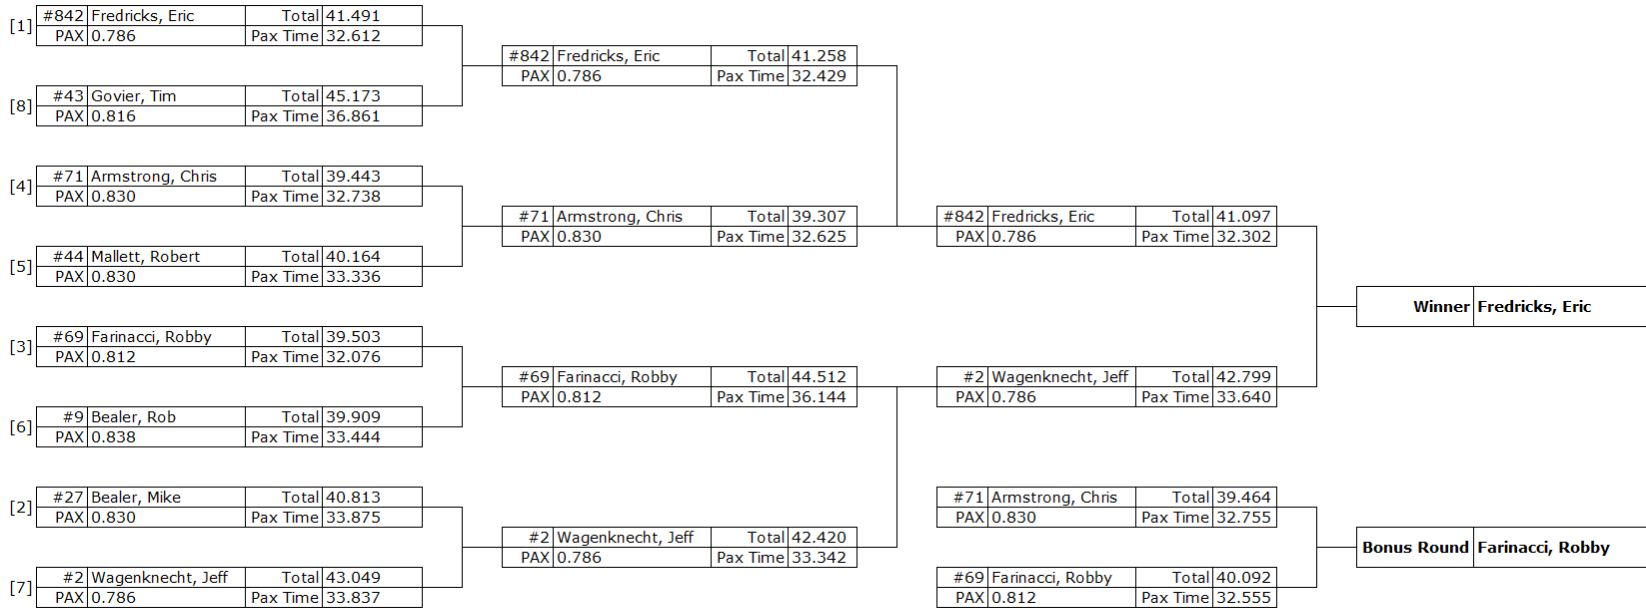

GRR 2022 Pro Class - Event 6 (7/10/22) - Qualifier Heat						PAX	Run 1	Run 2	Run 3	Run 4	Total	PAX Time
Seed	Class	#	Driver	Car	Color							
1	hs	842	Fredricks, Eric	2015 Fiat 500 Abarth	Black	0.786	42.736	42.400	41.578	41.628	41.578	32.680
2	ss	27	Bealer, Mike	2021 Lotus Evora GT	White	0.830	40.341+1	40.362+1	40.133+1	39.402	39.402	32.704
3	sth	69	Farinacci, Robby	2015 Subaru WRX	Black	0.812	43.033+dnf	42.329	42.331	40.414	40.414	32.816
4	ss	71	Armstrong, Chris	2012 Porsche Boxster Spyder	Black	0.830	40.266	39.578	39.863+1	39.381+1	39.578	32.850
5	ss	44	Mallett, Robert	2019 Chevrolet Camaro ZL1 1LE	Blue	0.830	42.804	42.040+dnf	40.206	40.959	40.206	33.371
6	cams	9	Bealer, Rob	2004 Dodge Viper		0.838	41.809	40.421	39.905	39.832	39.832	33.379
7	hs	2	Wagenknecht, Jeff	2011 Ford Crown Vic P71	White	0.786	44.221	43.424	42.834	42.906	42.834	33.668
8	camf	43	Govier, Tim	1978 Dodge Aspen	Red	0.816	49.446	46.288	45.644	45.190	45.190	36.875

GRR 2022 Pro Class - Event 6		
Place	Driver	Points
1	Fredricks, Eric	25
2	Wagenknecht, Jeff	18
3	Farinacci, Robby	15
4	Armstrong, Chris	12
5	Mallett, Robert	10
6	Bealer, Rob	8
7	Bealer, Mike	6
8	Govier, Tim	4