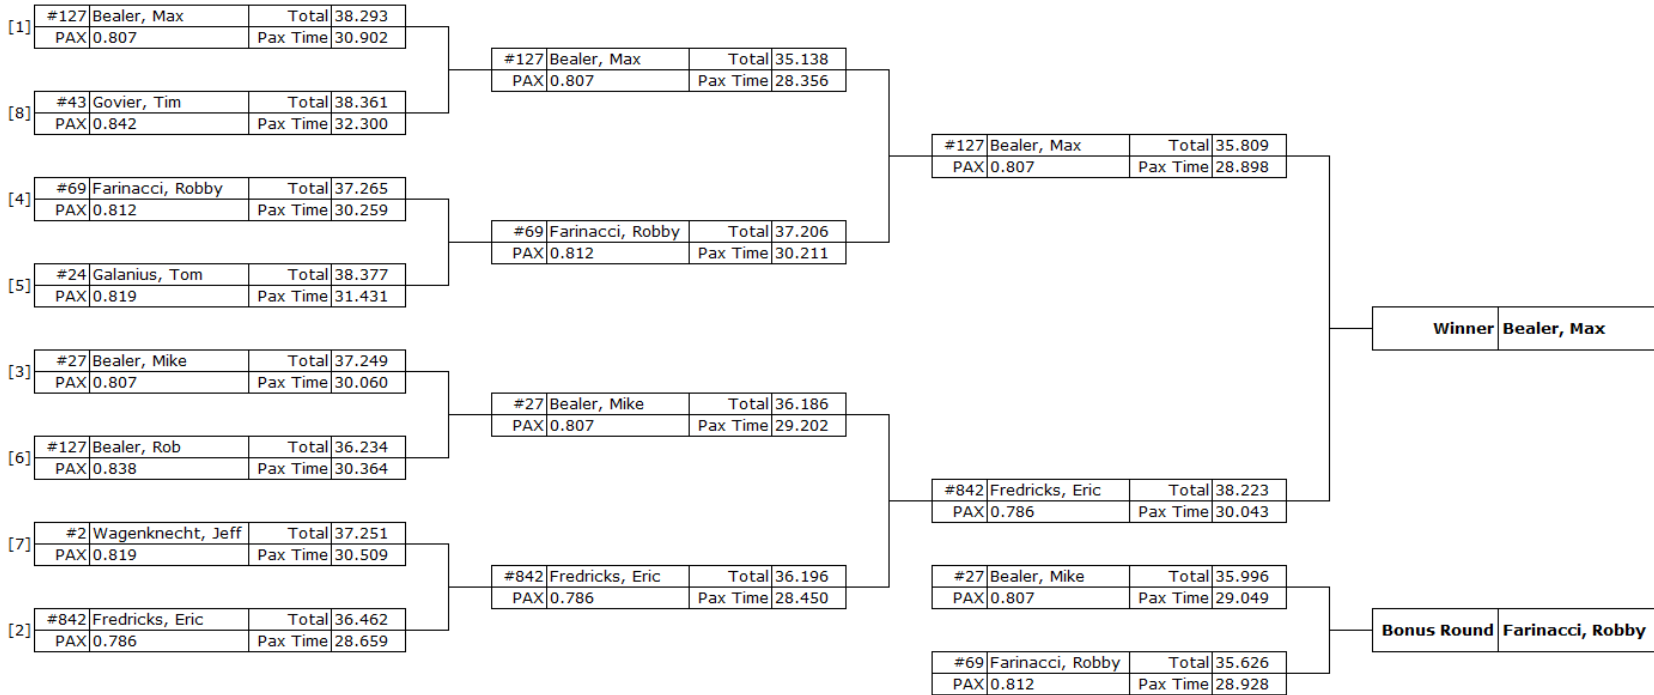

GRR 2022 Pro Class - Event 10 (10/9/22) - Qualifier Heat						PAX	Run 1	Run 2	Run 3	Run 4	Total	PAX Time
Seed	Class	#	Driver	Car	Color							
1	ds	127	Bealer, Max	2022 Subaru BRZ	Blue	0.807	36.120+1	35.646	35.309	<b>34.965</b>	34.965	28.217
2	hs	842	Fredricks, Eric	2015 Fiat 500 Abarth	Black	0.786	36.982+1	36.378	36.315	<b>36.067</b>	36.067	28.349
3	ds	27	Bealer, Mike	2022 Subaru BRZ	Blue	0.807	36.554	36.804	35.815+1	<b>35.997</b>	35.997	29.050
4	sth	69	Farinacci, Robby	2015 Subaru WRX	Grey	0.812	37.157	36.717	<b>35.862</b>	35.593+1	35.862	29.120
5	camc	24	Galanius, Tom	2018 Chevrolet Camaro SS 1LE	Blue	0.819	38.342	37.404+1	36.133	<b>35.772</b>	35.772	29.297
6	cams	9	Bealer, Rob	2004 Dodge Viper	Black	0.838	37.761	37.131	35.694	<b>35.666</b>	35.666	29.888
7	camc	2	Wagenknecht, Jeff	2011 Ford Crown Vic P71	White	0.819	39.241+dnf	37.823	<b>37.345</b>	37.710+1	37.345	30.586
8	xa	43	Govier, Tim	1995 BMW 325is	Black	0.842	<b>39.393+1</b>	dns	dns	dns	dns	34.853

**GRR 2022 Pro Class - Event 10**

<b>Place</b>	<b>Driver</b>	<b>Points</b>
1	Bealer, Max	25
2	Fredricks, Eric	18
3	Farinacci, Robby	15
4	Bealer, Mike	12
5	Bealer, Rob	10
6	Wagenknecht, Jeff	8
7	Galanius, Tom	6
8	Govier, Tim	4